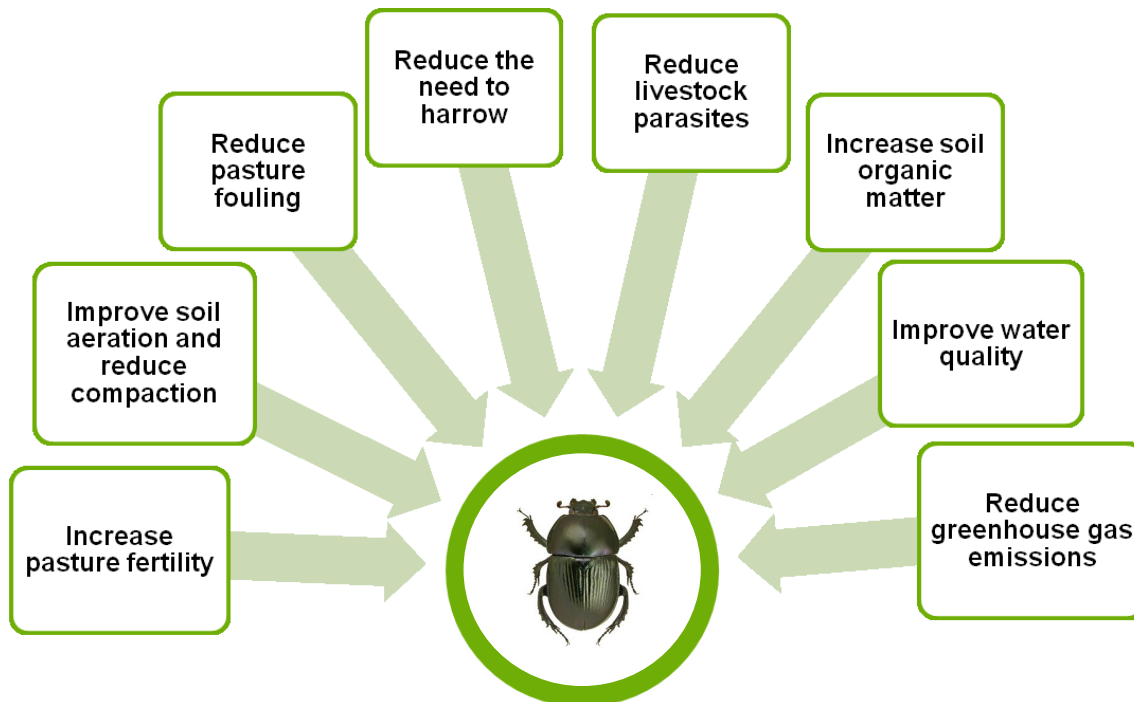

The dung of just 12 cows could cover a hectare in a year if it weren't broken down!

SHEEP

Sheep can produce ~ **4%** of their body weight in dung every day. On average, each animal may produce more than **800kg** dung each year!

HORSES

Horses can produce ~ **3-5%** of their body weight in dung every day. So an average 16hh horse can produce **18kg** of dung a day. That's **6.5 tons** of dung produced every year!

If we spend half an hour every day poo-picking, that is over **182 hours** spent, each year, removing dung from our pastures...per horse!

DUNG BEETLES can deal with this dung for you:

WHAT CAN DUNG BEETLES DO FOR YOU?

BUT, THEY ARE IN DECLINE!

Livestock wormers and other parasiticides can be highly toxic to Dung Beetles (see **Fact Sheet 2**) and Dung Beetle numbers have decreased dramatically in the UK and abroad. As a result, the efficiency of the services they provide has been dramatically reduced! It's time to start to look after our Dung Beetles to ensure they continue to work for us.